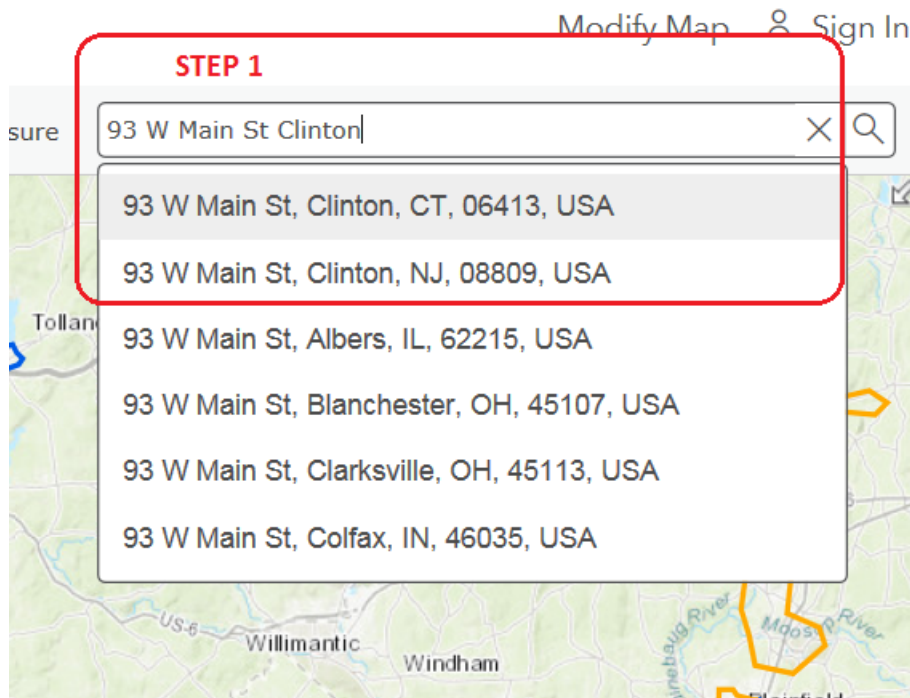

USING THE CWC GIS FLUSHING MAP

(please note that flushing dates are subject to change due to emergencies and schedule changes – check back for updates)

STEP 1 – Enter the Address in the Search Field on the Upper Right of the Screen

*Site will auto-fill the address as you type

*Click on the correct address in the results listed or click the Hourglass

The map will zoom to the location

STEP 2

Click the + or – Icons to Zoom in and out

ArcGIS ▾ CWC Flushing Zones

STEP 3

Click within the Route Shape of the Address – Route and Time will Populate

(note: only night routes over 2 dates will indicate an end date)

Options – Selecting a new Base Map – Click on Imagery to View Your House or Business

Search result

93 W Main St, Clinton, Connecticut, 06413

Add to Map Notes