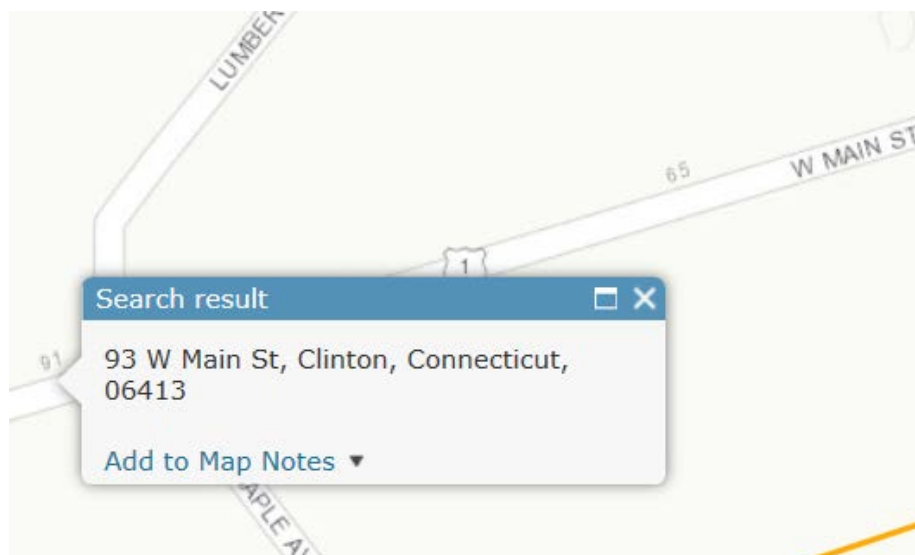

USING THE CWC GIS FLUSHING MAP

(please note that flushing dates are subject to change due to emergencies and schedule changes – check back for updates)

STEP 1 – Enter the Address in the Search Field on the Upper Right of the Screen

*Site will auto-fill the address as you type

*Click on the correct address in the results listed or click the Hourglass

The map will zoom to the location

STEP 2

Click the + or – Icons to Zoom in and out

ArcGIS ▾ CWC Flushing Zones

STEP 3

Click within the Route Shape of the Address – Route and Time will Populate

(note: only night routes over 2 dates will indicate an end date)

Options – Selecting a new Base Map – Click on Imagery to View Your House or Business

Search result

93 W Main St, Clinton, Connecticut, 06413

Add to Map Notes