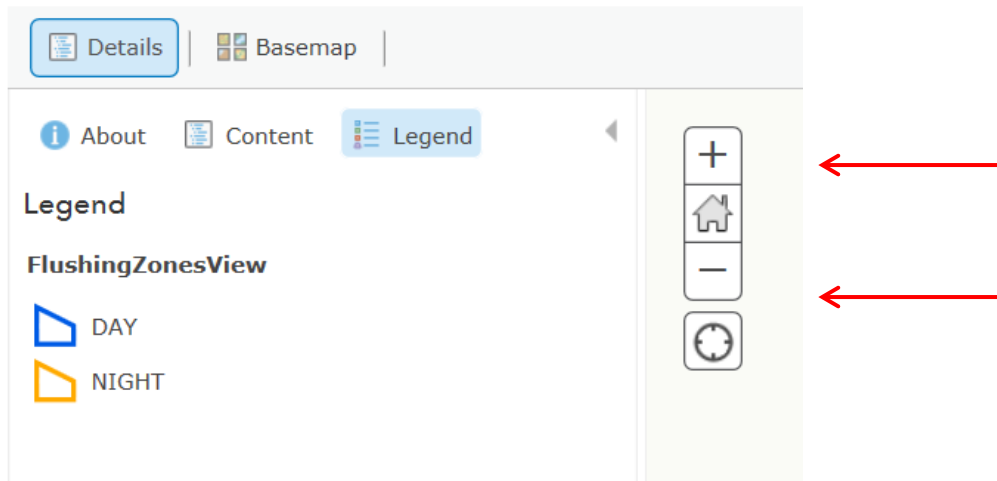

*Site will auto-fill the address as you type

*Click on the correct address in the results listed or click the Hourglass

The map will zoom to the location

STEP 2

Click the + or – Icons to Zoom in and out

ArcGIS ▾ CWC Flushing Zones

STEP 3

Click within the Route Shape of the Address – Route and Time will Populate

(note: only night routes over 2 dates will indicate an end date)

Options – Selecting a new Base Map – Click on Imagery to View Your House or Business