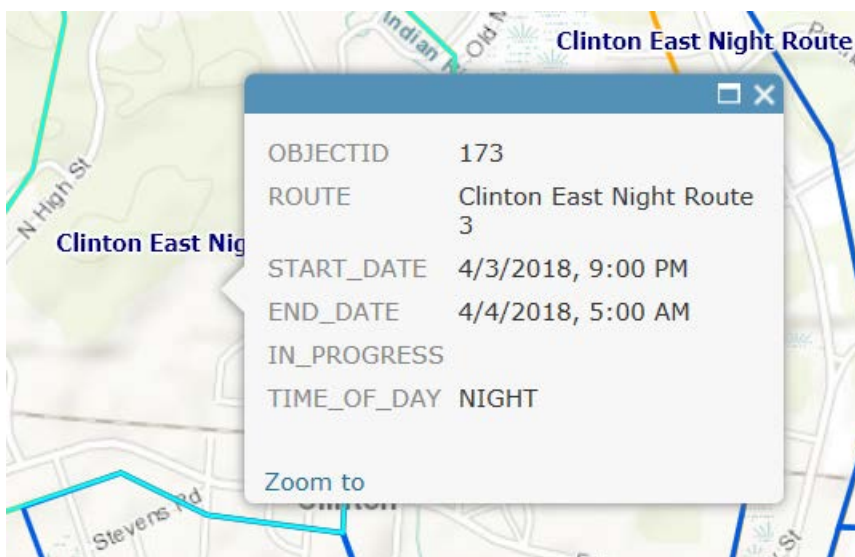

USING THE CWC GIS FLUSHING MAP

(please note that flushing dates are subject to change due to emergencies and schedule changes – check back for updates)

STEP 1 – Enter the Address in the Search Field on the Upper Right of the Screen

*Site will auto-fill the address as you type

*Click on the correct address in the results listed or click the Hourglass

The map will zoom to the location

STEP 2

Click the + or – Icons to Zoom in and out

ArcGIS ▾ CWC Flushing Zones

STEP 3

Click within the Route Shape of the Address – Route and Time will Populate

(note: only night routes over 2 dates will indicate an end date)

Options – Selecting a new Base Map – Click on Imagery to View Your House or Business

Search result

93 W Main St, Clinton, Connecticut, 06413

Add to Map Notes